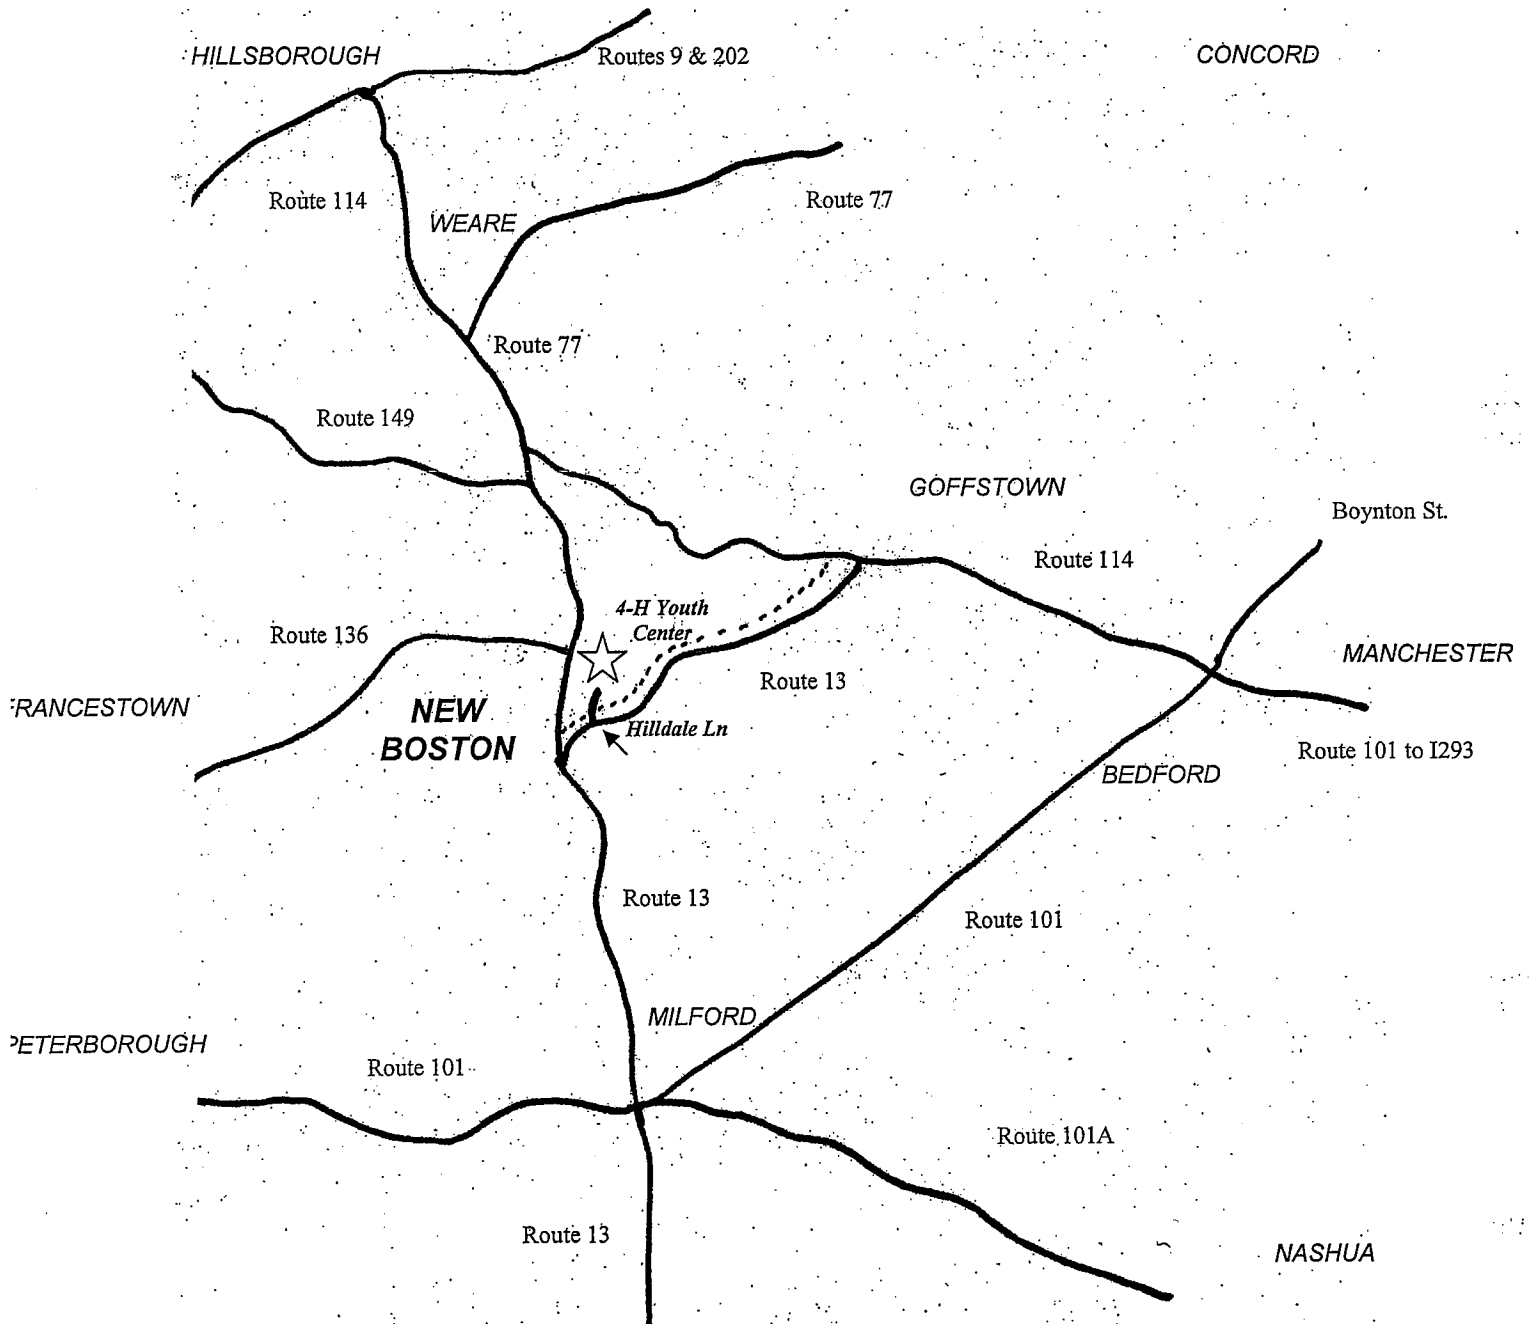

Hillsborough County 4-H Youth Center

Directions to the Hillsborough County 4-H Youth Center

The 4-H Youth Center/Fairgrounds is located in New Boston on Hilldale Lane along Route 13 North, immediately east of New Boston Village.

From Manchester and Points East: From Route 3 and I-293, take exit to Route 101 west (toward Bedford). Follow Route 101W through lights onto Route 114 (towards Goffstown). Go 7 miles and take a left onto Route 13 south. The Youth Center is 5.9 miles down Route 13 on the right.

From Nashua:

From Route 3 take Exit 8 onto Route 101A West (Monadnock Region/Peterboro). Continue on Route 101A into Milford Center (Oval). Take first right turn onto Route 13 North and continue through Mont Vernon and New Boston Village, go past school and service station (on right). Youth Center is ahead on left.